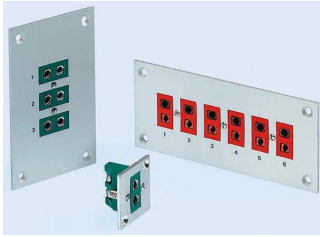

Industrial Automation Products & Solutions

Reckmann, Standard Thermocouple Connector Panel for Use with Type K Thermocouple

ผู้ผลิต : Reckmann

รหัสสินค้า : R9-1766

Specifications

| คุณลักษณะ | รายละเอียด |
|---------------------|------------------------------|
| Accessory Type | Thermocouple Connector Panel |
| For Use With | Type K Thermocouple |
| Application | Standard Panel Mount Socket |
| Connector Type | Panel Mount |
| Plug/Socket | Socket |
| Thermocouple Type | K |
| Connector Size | Standard |
| Maximum Temperature | +200°C |